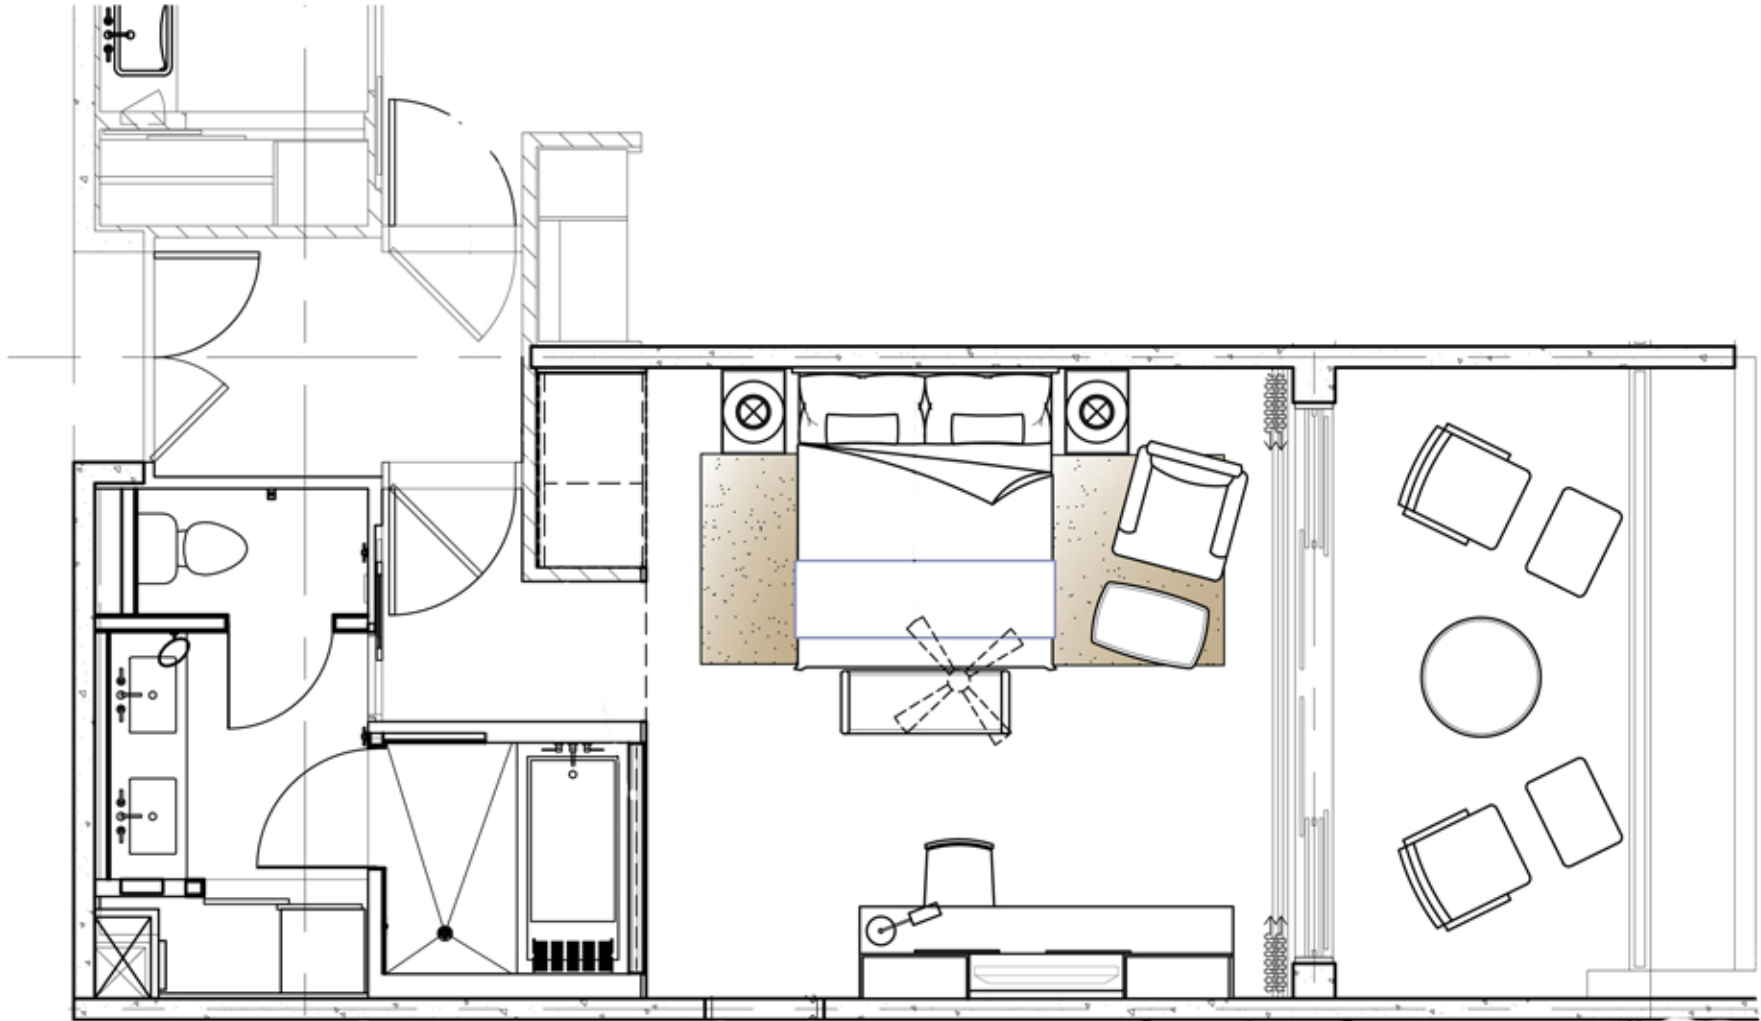

MAUNA KEA BEACH HOTEL

KOHALA COAST

Beachfront

457 square feet, 133 square feet balcony